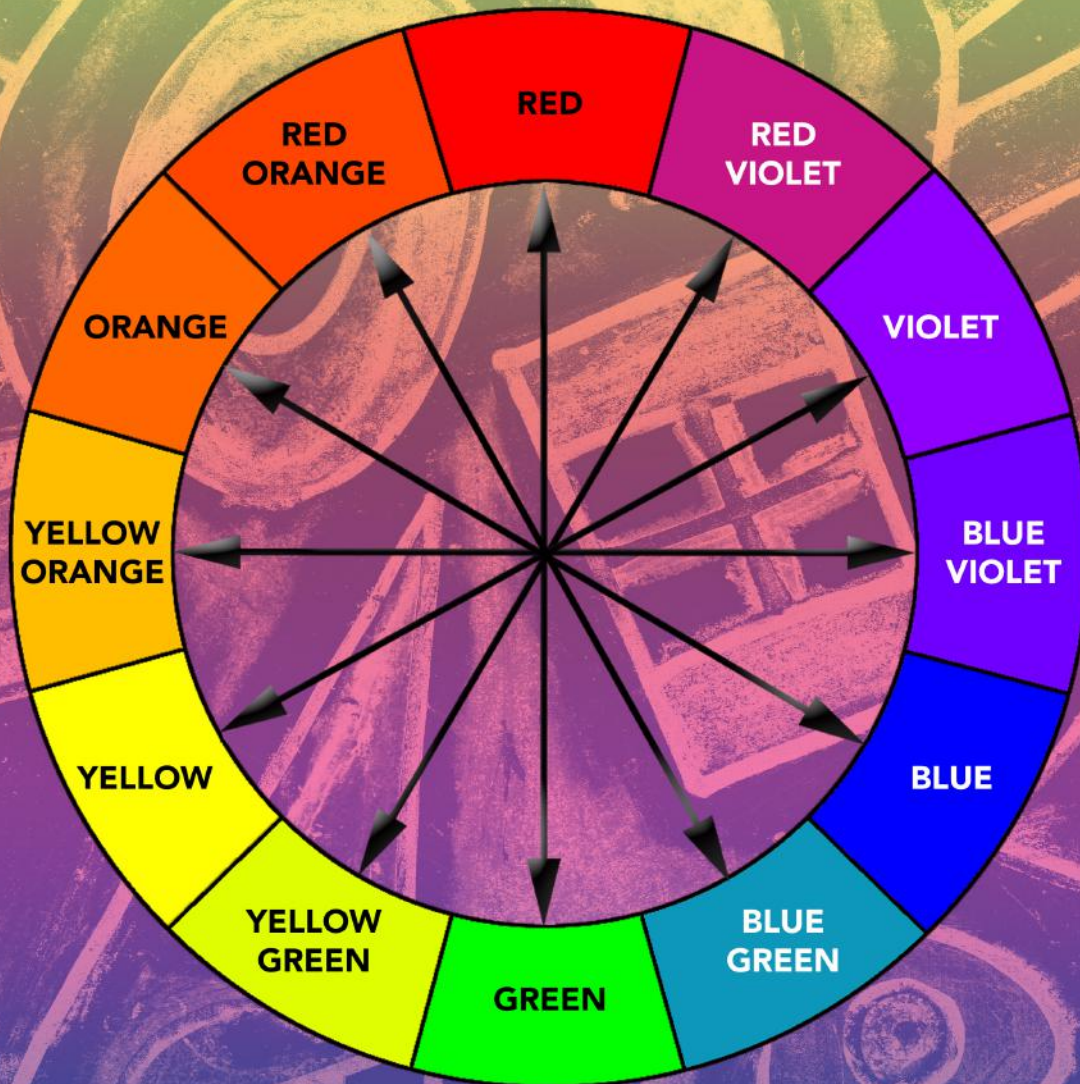

Complementary Colors

COMPLEMENTARY COLORS are colors opposite each other on the color wheel. **COMPLEMENTARY COLORS** have the strongest **CONTRAST** between two colors. They can be used together in an artwork to make it stand out.

Complementary Colours

COMPLEMENTARY COLOURS are colours opposite each other on the colour wheel. **COMPLEMENTARY COLOURS** have the strongest **CONTRAST** between two colours. They can be used together in an artwork to make it stand out.