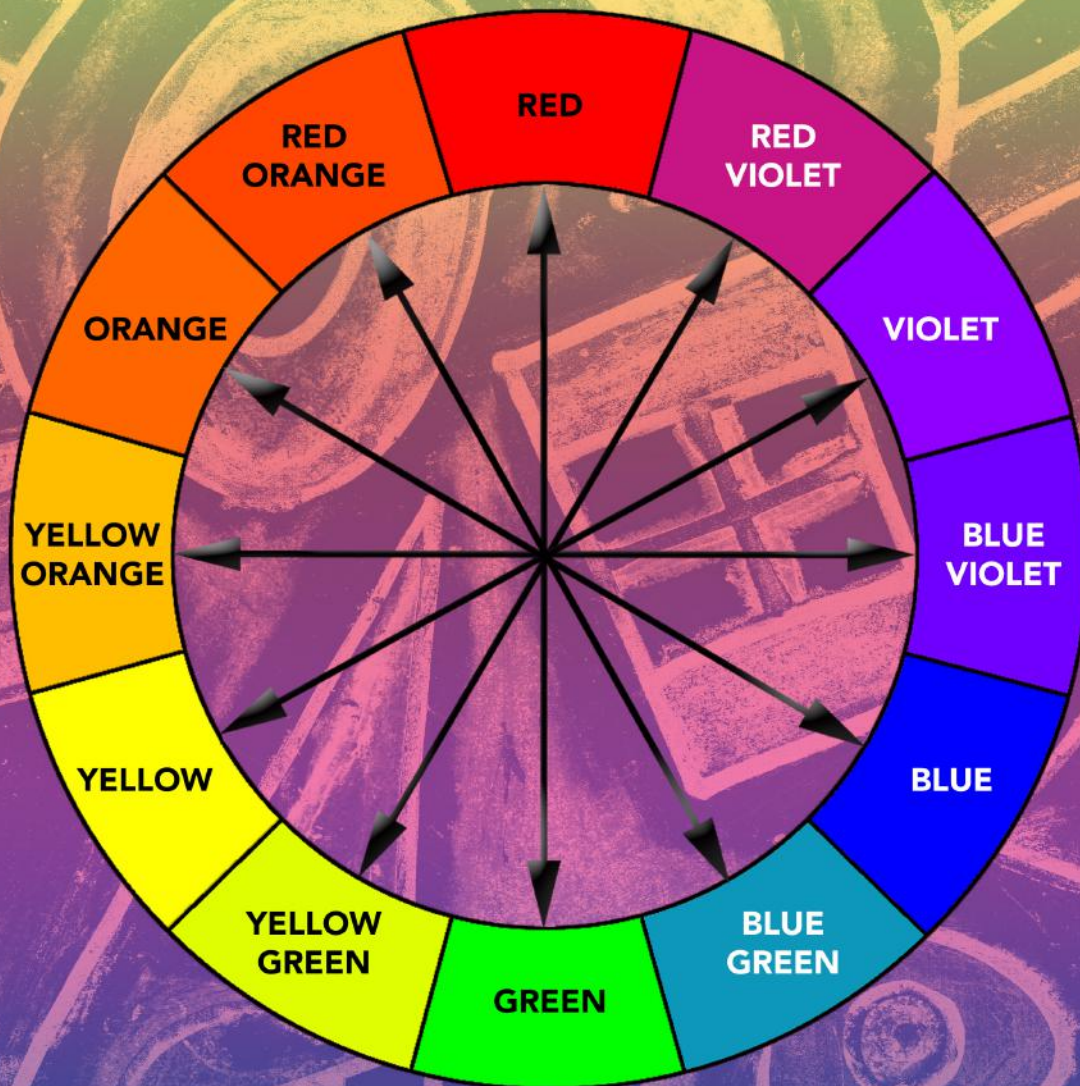

Complementary Colors

COMPLEMENTARY COLORS are colors opposite each other on the color wheel. **COMPLEMENTARY COLORS** have the strongest **CONTRAST** between two colors. They can be used together in an artwork to make it stand out.

Complementary Colours

COMPLEMENTARY COLOURS are colours opposite each other on the colour wheel. **COMPLEMENTARY COLOURS** have the strongest **CONTRAST** between two colours. They can be used together in an artwork to make it stand out.